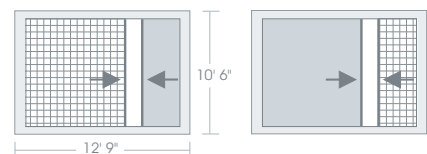

Create a multi-function system using sun filter and insect fabrics to provide solar control in the mornings and prevent insects entering the home in the evenings.

Single Function System

option 1 – screen from right or left
option 2 – blind from right or left

Double System

option 1 – screen from right and left
option 2 – blind from right and left

Multi-function System

option 1 – screen from right, blind from left
option 2 – screen from left, blind from right

The S1E Eco-Screen™ is suitable for any door or window type