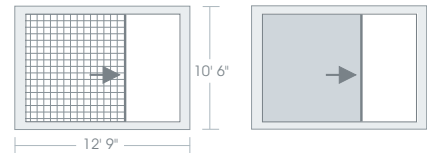

NEW!

centor

S1E Eco-Screen™ for any door or window type

S1E Eco-Screen™ max frame size

Single System or Multi-function System	12' 9" (W) x 10' 6" (H)
Double System	24' 10" (W) x 10' 6" (H)

The S1E Eco-Screen™ from Centor Architectural is a revolutionary product providing eco-friendly retractable insect screening and solar control with fingertip operation. This product is the evolution of Centor's award-winning S1 Insect Screen.

S1E allows homeowners to have complete control of their living environment. Used singly or paired together S1E is ready for use whatever the season or time of day. S1E retracts horizontally and discreetly into its frame when not in use – a revolutionary solution for those who refuse to compromise on style.

On openings up to 12' 9" wide either single or multi-function options are available.

Where a single function is required choose from insect screen or sun filter fabric. For a multi-function option select both fabrics to create a two-in-one screening solution.

Create a multi-function system using sun filter and insect fabrics to provide solar control in the mornings and prevent insects entering the home in the evenings.

Single Function System

option 1 – screen from right or left
option 2 – blind from right or left