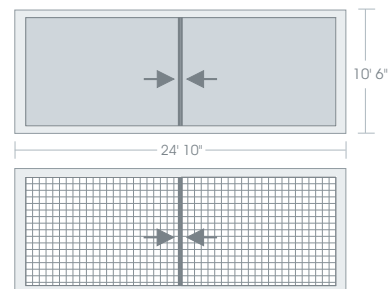

Double System

option 1 – screen from right and left
option 2 – blind from right and left