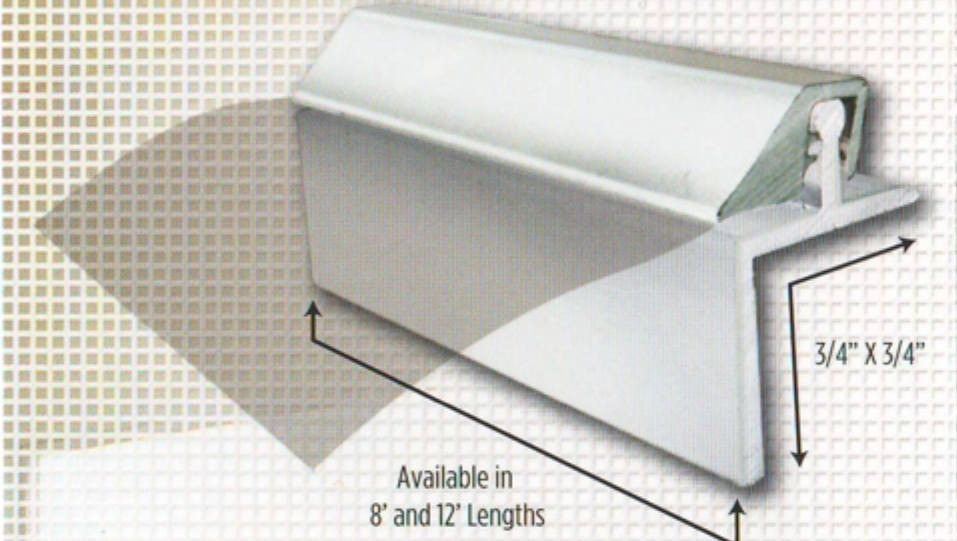

Available in 8' and 12' Lengths

SCREENEZE® allows you to design and build the innovative screen porch that today's homeowner wants.

SCREENEZE® automatically holds and uniformly stretches the screen material.

SCREENEZE® reduces callbacks.

SCREENEZE® Bringing Indoor Living to The Great Outdoors™.