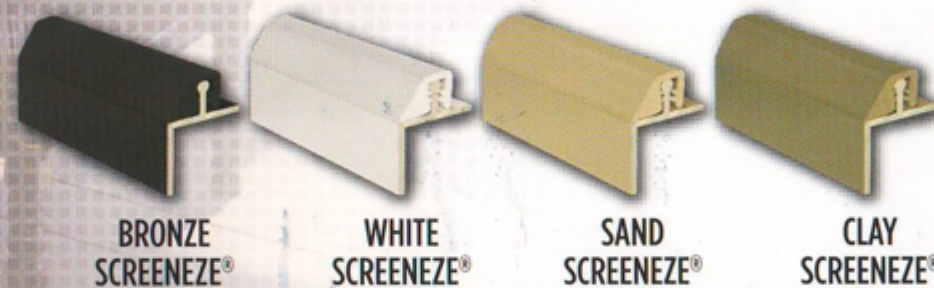

SCREENEZE®

Bringing Indoor Living to The Great Outdoors™

SCREENEZE® is a patented fixed screen system and made in the USA. (U.S. Patent No. 6,378,267)

SCREENEZE® features an aluminum base and a vinyl cap which are snapped together and attached to your screen porch.

SCREENEZE® can be installed on the inside, outside, or center of your porch post and rail design.

SCREENEZE® Benefits:

- It works!
- No staples
- No splines
- Reduces callbacks
- 10 year limited warranty
- Can span up to 150 square foot panels
- System stretches and secures screen for you
- Easy to replace damaged screen
- Screws included
- Installs using a variety of screen fabrics

SCREENEZE® is available in Bronze, White, Sand and Clay, and comes in 8' and 12' lengths.

SCREENEZE® Durability By Design

The Innovative SCREENEZE® design is stronger and more durable than current screen systems.